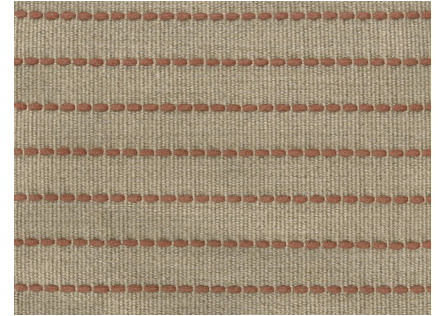

Needlepoint Flatwoven

SUNSET

FW244-12

Needlepoint Flatwoven

Designer VanDuysen

Construction Flatwoven

Colorway SUNSET

Collection 2021 B Fall: Vincent van
Duysen

Perennials' Flatwoven artisanal rugs feature exceptional designs, subtle color blending and an unbelievably soft feel. They include binding on the horizontal edges and the selvages are left visible to show the craftsmanship of each handwoven rug. These rugs are ideal for use indoors or out.