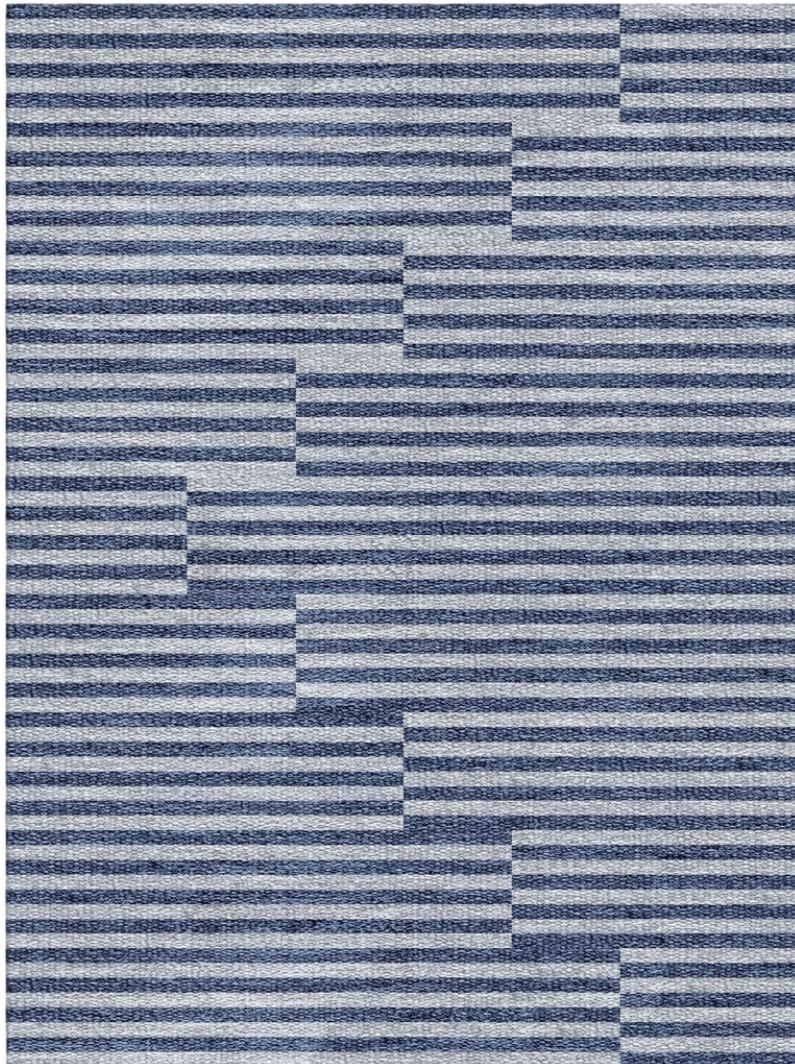

## FRENCH SLATE Do-re-mi Flatwoven

FW226-742-0810

### DETAILS & SPECS

Designer	Studio
Construction	Flatwoven
Colorway	FRENCH SLATE
Collection	2020 A Spring: In the Mix

#### Pom Colors

2420

1457

---