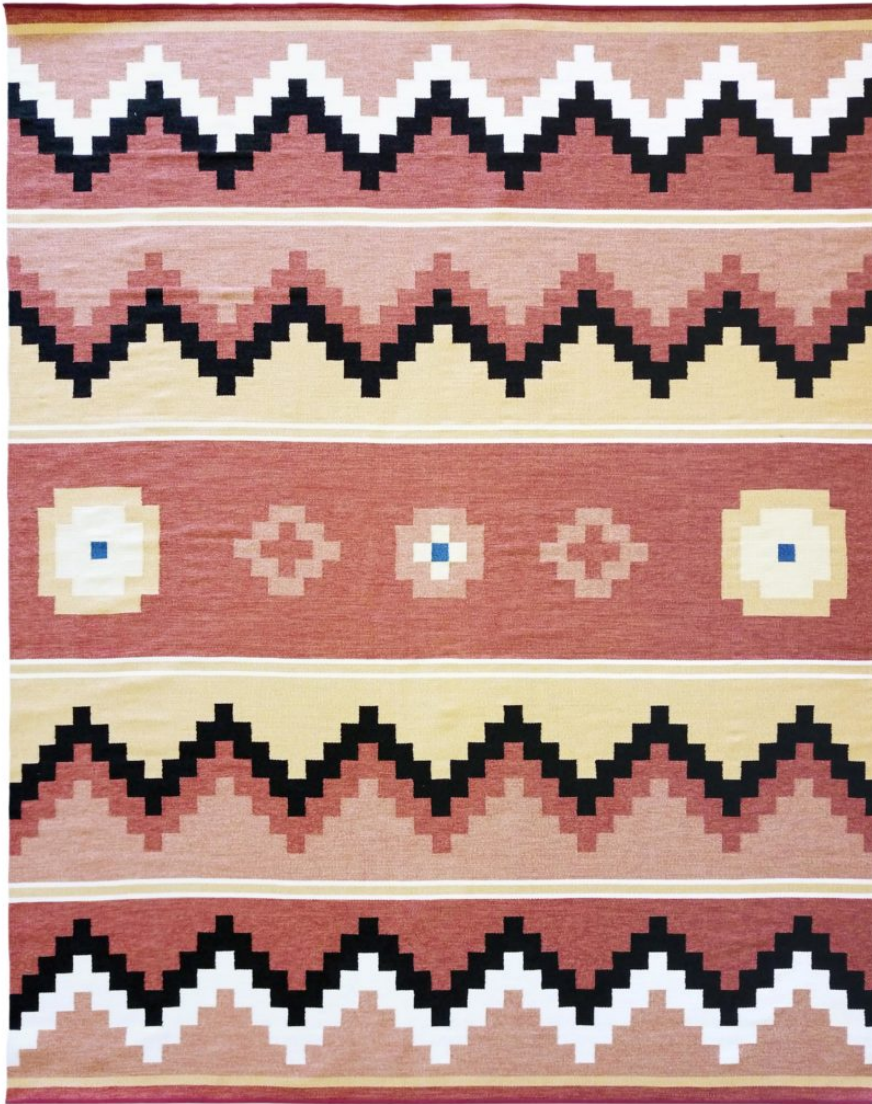

P E R E N N I A L S[®]

LUXURY PERFORMANCE FABRICS

Southwestern II Flatwoven

RED ROCK

FW232-313-0912

Southwestern II Flatwoven

Construction Flatwoven

Colorway RED ROCK

Perennials' Flatwoven artisanal rugs feature exceptional designs, subtle color blending and an unbelievably soft feel. They include binding on the horizontal edges and the selvages are left visible to show the craftsmanship of each handwoven rug. These rugs are ideal for use indoors or out.