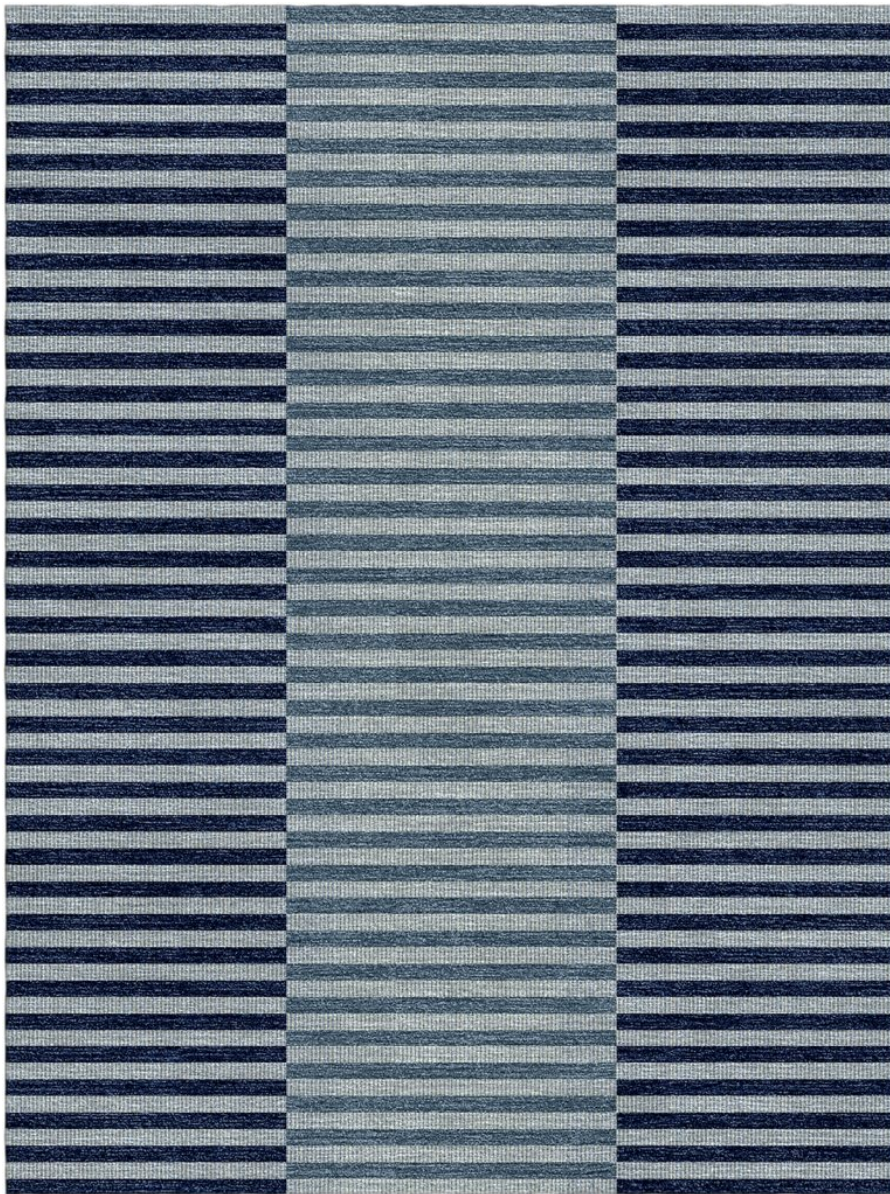

Passerelle Flatwoven

BREAKERS

FW228-261

Passerelle Flatwoven

Construction Flatwoven

Colorway BREAKERS

Collection 2020 B Fall: Cest la Vie!

Perennials' Flatwoven artisanal rugs feature exceptional designs, subtle color blending and an unbelievably soft feel. They include binding on the horizontal edges and the selvages are left visible to show the craftsmanship of each handwoven rug. These rugs are ideal for use indoors or out.