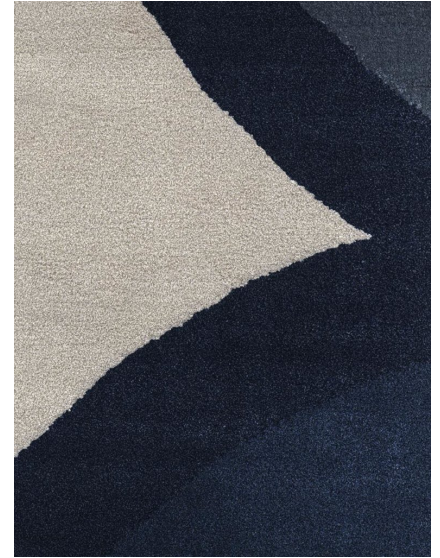

Jolie Tibetan Knot

BLUE JEAN

TK385-501

Jolie Tibetan Knot

Construction Tibetan Knot

Colorway Blue Jean

Collection 2020 B Fall: Cest la Vie!

Hand knotted, 80 knots per square inch.