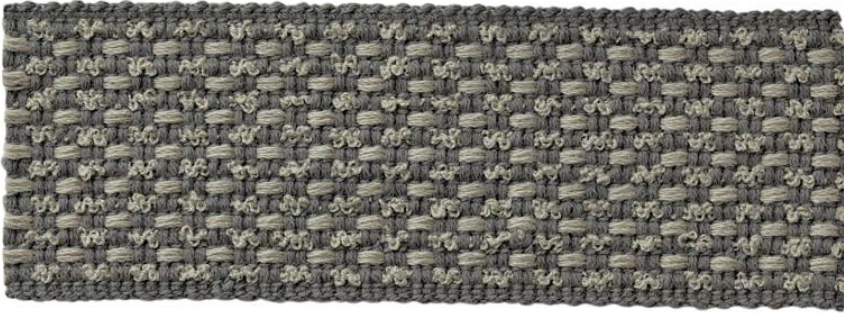

# P E R E N N I A L S<sup>®</sup>

LUXURY PERFORMANCE FABRICS

---

## Borderline

LINEN

**BL-27**

Borderline

**Color** Linen

**Width** 1 5/8 IN (4.1 CM)

The perfect finishing touch. Perennials trims are made from the same 100% solution-dyed acrylic as our fabrics, making them fade resistant, mildew and mold resistant, and easy to maintain.