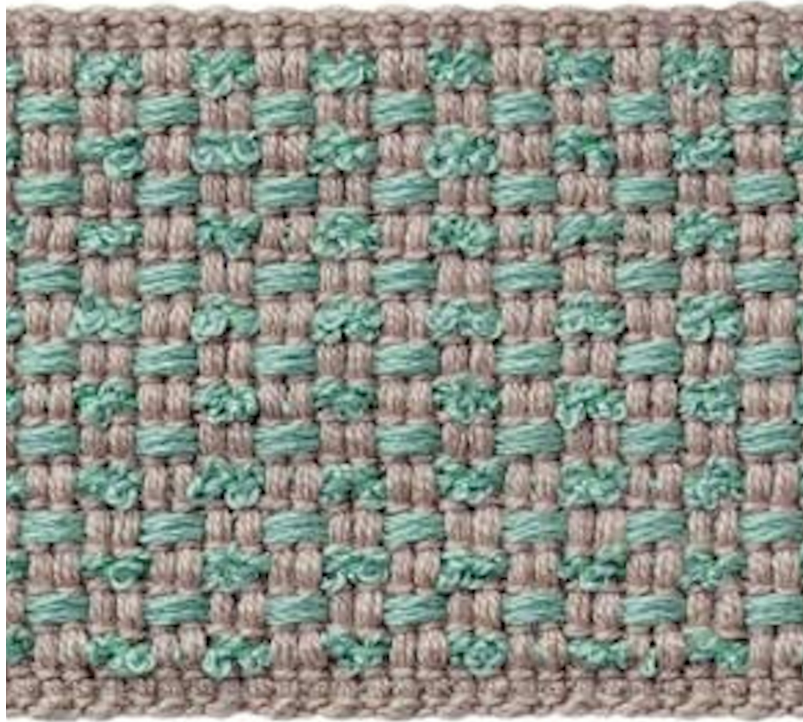

P E R E N N I A L S

Borderline

BL-42

DETAILS & SPECS

Color

DESCRIPTION

The perfect finishing touch. Perennials trims are made from the same 100% solution-dyed acrylic as our fabrics, making them fade resistant, mildew and mold resistant, and easy to maintain.