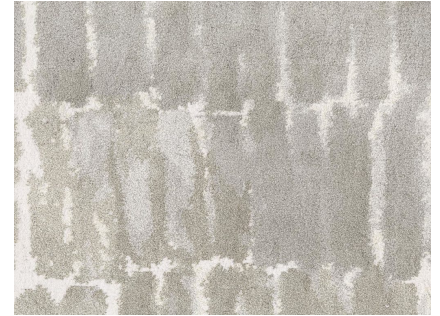

PERENNIALS®

LUXURY PERFORMANCE FABRICS

Brush Work Tibetan Knot

MOONSTONE

TK396-362-0912

Brush Work Tibetan Knot

Construction Tibetan Knot

Colorway MOONSTONE

Collection 2022 A Spring: On Cloud Nine

Hand knotted, 80 knots per square inch.

Pom Colors

1

123

188

118